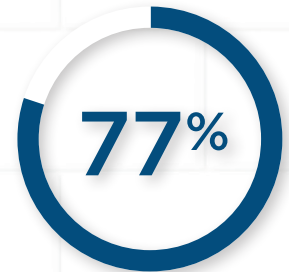

PACIFIC BLUE ultra

4 OF 5

4 of 5 small business decision-makers say this dispenser would help create a clean image that customers would notice.¹

77% of office employees would have the same or improved impression of office restrooms if they switched from white to brown towels.²