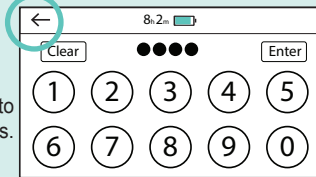

Plugged in
 Unplugged / Discharging
 Plugged in / Charging

Note: Carts do not charge when turned off. To Charge cart, plug in and cart will turn itself on and charge.

Return to Home Screen

DIM BRIGHT

Return to Home Screen

Enter PIN to open drawers.

Drawer is UNLOCKED or Open. Press to lock.
 Drawer is LOCKED or Closed. Press to unlock.
 Imprivata single sign on.

This symbol means the lift engine has been moving too much and needs time to cool down.