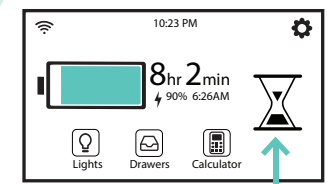

TOUCH SCREEN CONTROL PANEL

Hold for 3 sec: ON / OFF

Return to Home Screen

Hold to move UP

Hold to move DOWN

Time remaining on battery.
 Percent of battery charge and the time the battery will be fully discharged.

Plugged in
 Unplugged / Discharging
 Plugged in / Charging

Note: Carts do not charge when turned off. To Charge cart, plug in and cart will turn itself on and charge.

Return to Home Screen

DIM BRIGHT

Return to Home Screen

Enter PIN to open drawers.

Drawer is UNLOCKED or Open. Press to lock.
 Drawer is LOCKED or Closed. Press to unlock.
 Imprivata single sign on.

This symbol means the lift engine has been moving too much and needs time to cool down.