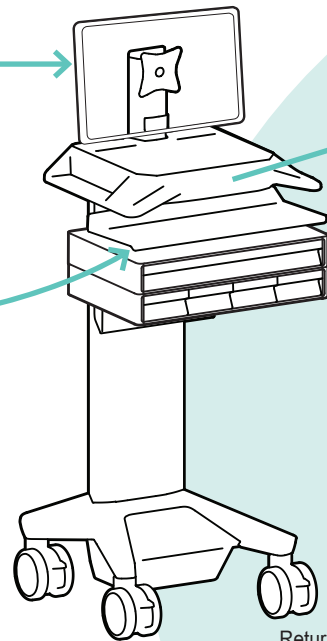

CART

Vertical Lift 22" (559 mm)

MONITOR

Lift 5" (127 mm)
 Extension 4" (102 mm)
 Tilt 65°
 Pan 180°
 P/L Rotation 360°
 (can be locked at 0°)

KEYBOARD

Extension 7.5" (191 mm)
 Tilt 10°
 Pan 170°
 Tray slides side-to-side
 for right / left mousing
 Tray removes for cleaning

TOUCH SCREEN CONTROL PANEL

Hold for 3 sec: ON / OFF

Return to Home Screen

Hold to move UP

Hold to move DOWN

Time remaining on battery.
 Percent of battery charge and the time the battery will be fully discharged.

Enter PIN to open drawers.

Drawer is UNLOCKED or Open. Press to lock.
 Drawer is LOCKED or Closed. Press to unlock.
 Imprivata single sign on.

This symbol means the lift engine has been moving too much and needs time to cool down.