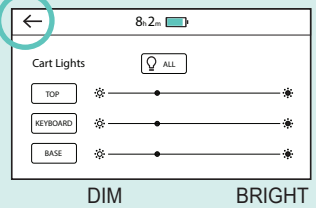

Hold to move UP

Hold to move DOWN

Time remaining on battery.
Percent of battery charge and the time the battery will be fully discharged.

Plugged in
Unplugged / Discharging
Plugged in / Charging

Note: Carts do not charge when turned off. To Charge cart, plug in and cart will turn itself on and charge.

Return to Home Screen

DIM BRIGHT

Return to Home Screen

Enter PIN to open drawers.