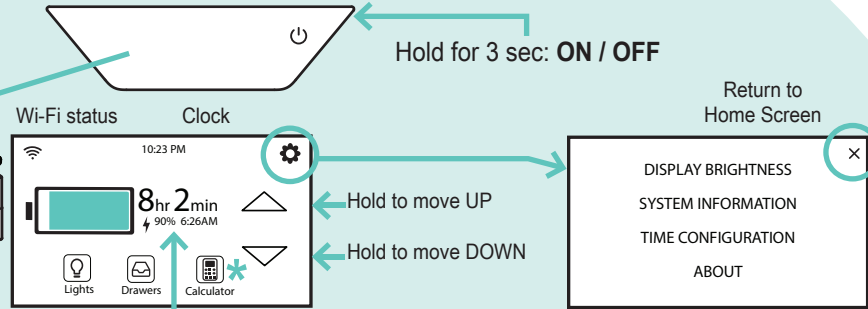

CART

Vertical Lift 22" (559 mm)

MONITOR

Lift 5" (127 mm)
 Extension 4" (102 mm)
 Tilt 65°
 Pan 180°
 P/L Rotation 360°
 (can be locked at 0°)

KEYBOARD

Extension 7.5" (191 mm)
 Tilt 10°
 Pan 170°
 Tray slides side-to-side
 for right / left mousing
 Tray removes for cleaning

TOUCH SCREEN CONTROL PANEL

Hold for 3 sec: ON / OFF

Return to Home Screen

Hold to move UP

Hold to move DOWN

Time remaining on battery.
 Percent of battery charge and the time the battery will be fully discharged.

Enter PIN to open drawers.

Drawer is UNLOCKED or Open. Press to lock.
 Drawer is LOCKED or Closed. Press to unlock.
 Imprivata single sign on.

This symbol means the lift engine has been moving too much and needs time to cool down.