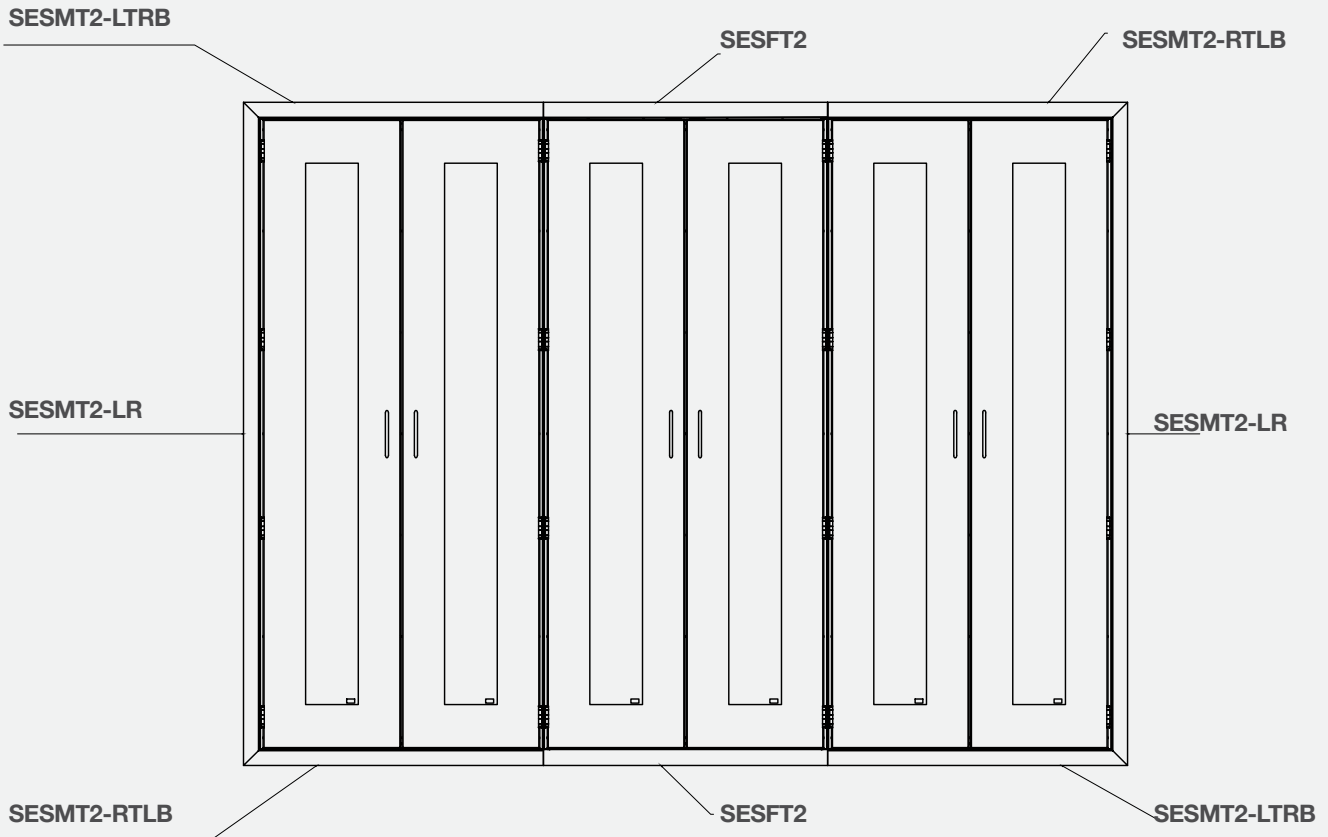

Trim Pieces

- Trim for stainless steel recessed cabinets adds a finished look or fills in gaps between the cabinets and the wall. Comes standard with mitered corners pieces. Maximum length is 96"
- Illustration is one example of trim configuration. Trim pieces can be installed differently as needed

Trim Pieces

Trim Pieces	Trim Type
SESMT2-LTRB	2" trim piece, corner mitered
SESMT2-RTLB	2" trim piece, corner mitered
SESMT2-LR	2" trim piece, mitered
SESFT2	2" trim piece, flat (no miter)
SESMT4-LTRB	4" trim piece, corner mitered
SESMT4-RTLB	4" trim piece, corner mitered
SESMT4-LR	4" trim piece, mitered
SESFT4	4" trim piece, flat (no miter)