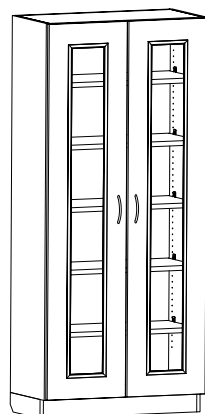

Double, Glass Doors

Double, Glass Doors	Width	Depth	Height	Configuration
SE_1830TG5AS	30"w	18"d	84"h	5 adjustable shelves
SE_1836TG5AS	36"w	18"d	84"h	5 adjustable shelves
SES1842TG5AS	42"w	18"d	84"h	5 adjustable shelves
SES1848TG5AS	48"w	18"d	84"h	5 adjustable shelves
SE_2430TG5AS	30"w	24"d	84"h	5 adjustable shelves
SE_2436TG5AS	36"w	24"d	84"h	5 adjustable shelves
SES2442TG5AS	42"w	24"d	84"h	5 adjustable shelves
SES2448TG5AS	48"w	24"d	84"h	5 adjustable shelves