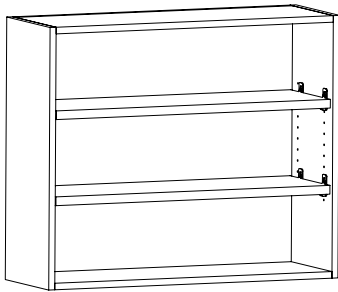

Double, No Doors

Double, No Doors	Width	Depth	Height	Configuration
SE_133025UN1AS	30"w	12"d	25"h	1 adjustable shelf
SE_133030UN2AS			30"h	2 adjustable shelves
SE_133036UN2AS			36"h	2 adjustable shelves
SE_133048UN3AS			48"h	3 adjustable shelves
SE_133625UN1AS	36"w	12"d	25"h	1 adjustable shelf
SE_133630UN2AS			30"h	2 adjustable shelves
SE_133636UN2AS			36"h	2 adjustable shelves
SE_133648UN3AS			48"h	3 adjustable shelves
SE_134225UN1AS	42"w	12"d	25"h	1 adjustable shelf
SE_134230UN2AS			30"h	2 adjustable shelves
SE_134236UN2AS			36"h	2 adjustable shelves
SE_134248UN3AS			48"h	3 adjustable shelves
SES134825UN1AS	48"w	12"d	25"h	1 adjustable shelf
SES134830UN2AS			30"h	2 adjustable shelves
SES134836UN2AS			36"h	2 adjustable shelves
SES134848UN3AS			48"h	3 adjustable shelves