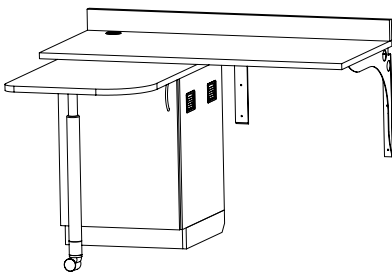

Work Surface Left-Facing

Left-Facing	Width	Depth	Height
SE_5660DSL	60"w	56"d	37.5"h