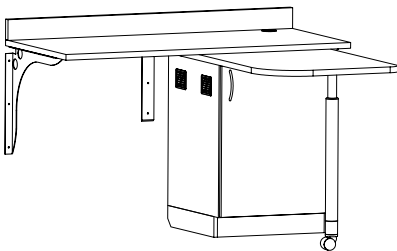

Work Surface Right-Facing

Right-Facing	Width	Depth	Height
SE_5660DSR	60"w	56"d	37.5"h