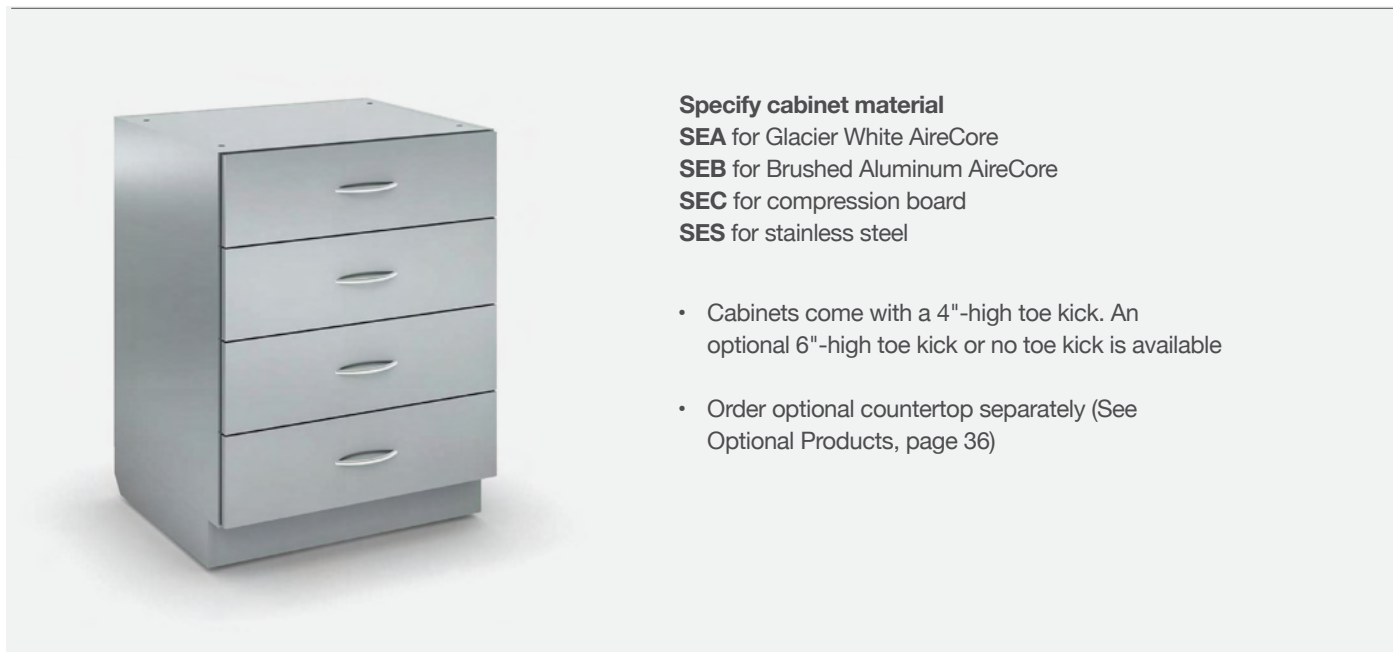

Base Cabinets with Drawers

Specify cabinet material

- **SEA** for Glacier White AireCore
- **SEB** for Brushed Aluminum AireCore
- **SEC** for compression board
- **SES** for stainless steel

- Cabinets come with a 4"-high toe kick. An optional 6"-high toe kick or no toe kick is available
- Order optional countertop separately (See Optional Products, page 36)